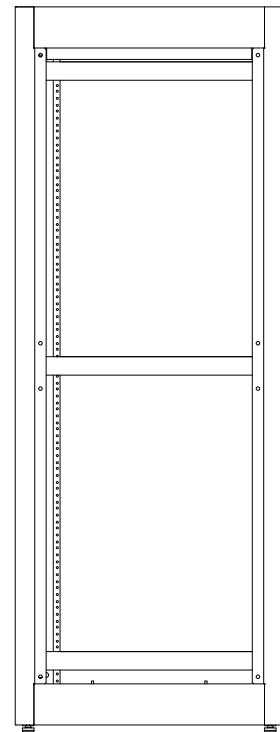

PART No. C2F195623

for more information visit
www.hammfg.com

Data subject to change without notice

Isometric drawing not to scale

CCR TAPPED RAILS NOT INCLUDED

TOP VIEW

L.S. VIEW

FRONT VIEW

R.S. VIEW

BOTTOM VIEW