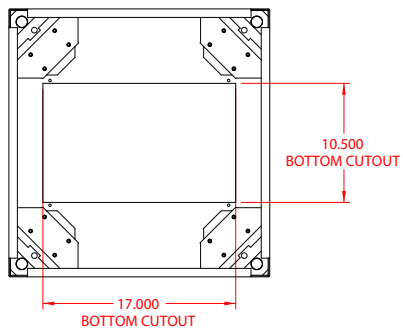

PART No. C2F195623

for more information visit
www.hammfg.com

Data subject to change without notice

Isometric drawing not to scale

CCR TAPPED RAILS NOT INCLUDED

TOP VIEW

L.S. VIEW

FRONT VIEW

R.S. VIEW

BOTTOM VIEW