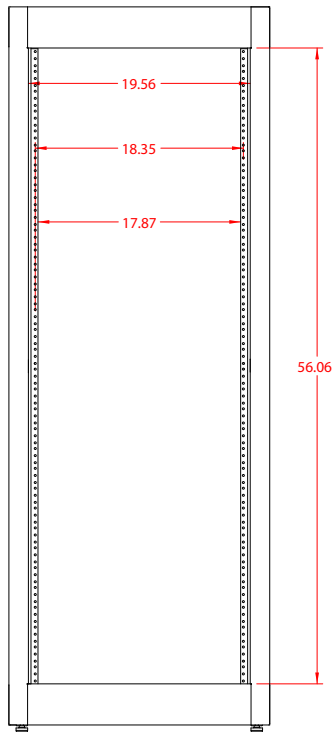

PART No. C2F195623

for more information visit
www.hammfg.com

Data subject to change without notice

Isometric drawing not to scale

CCR TAPPED RAILS NOT INCLUDED

TOP VIEW

L.S. VIEW

FRONT VIEW

R.S. VIEW

BOTTOM VIEW