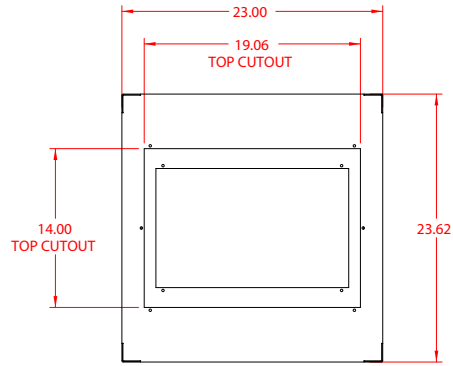

PART No. C2F195623

for more information visit
www.hammfg.com

Data subject to change without notice

Isometric drawing not to scale

CCR TAPPED RAILS NOT INCLUDED

TOP VIEW

L.S. VIEW

FRONT VIEW

R.S. VIEW

BOTTOM VIEW