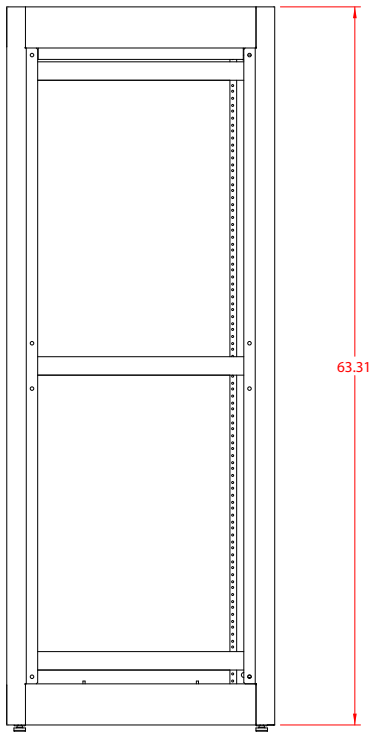

PART No. C2F195623

for more information visit
www.hammfg.com

Data subject to change without notice

Isometric drawing not to scale

CCR TAPPED RAILS NOT INCLUDED

TOP VIEW

L.S. VIEW

FRONT VIEW

R.S. VIEW

BOTTOM VIEW